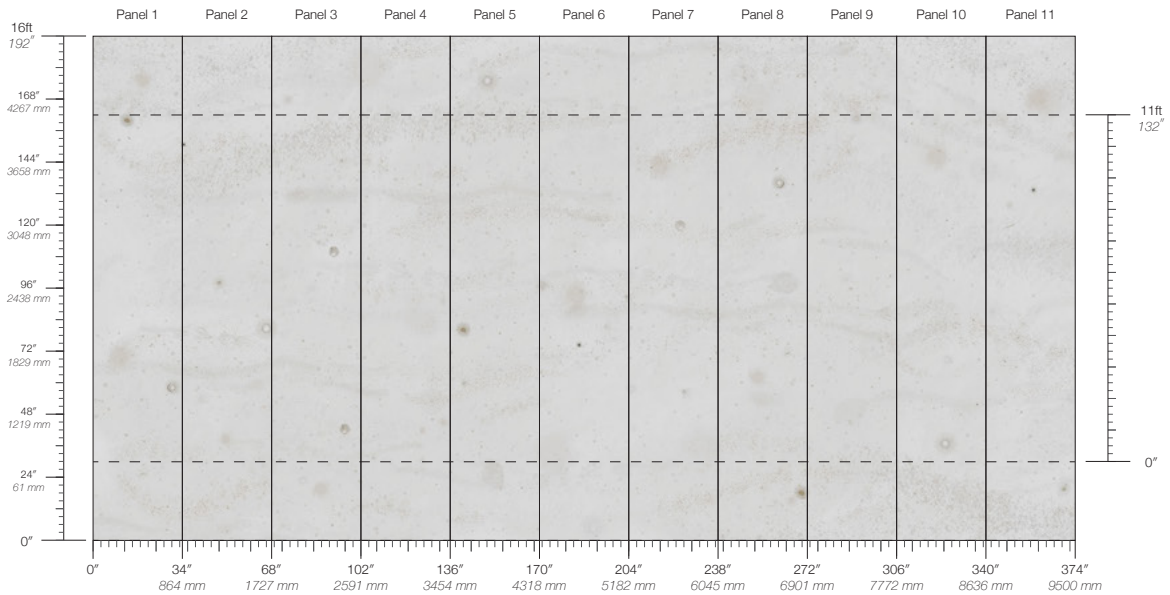

Supernova Pearl

Suitable for residential and some commercial projects

COLOR

Pearl

ITEM

7305

CONTENT

Dutch Metal Leaf

PANEL WIDTH

34" / 864 mm trimmed

PANEL HEIGHT

132" / 3353 mm standard
192" / 4877 mm extended

REPEAT

Non-repeating

STOCK

Made to order

LEAD TIME

4 weeks to print

MINIMUM

1 panel

PRICE

Available upon request

ORIGIN

USA

DETAILS

Custom options available

MAINTENANCE

Water-based cleanser

ENVIRONMENTAL

Formaldehyde Free
Heavy Metal Free
PVC Free

SPECS

Paper-backed metal leaf
7.2 oz per square yard
244 g per linear meter
Smooth metallic surface with
hand-applied leaf

TESTING

(US) ASTM E84 Adhered Class A
(EU) EN 15102 Class D-s3 / d2

CONTACT

sales@calicowallpaper.com
+1 718 243 1705
57 Lispenard Street
New York, NY 10013 USA

DISCLAIMER

Refer to our website to
see the full mural artwork.
Reference the physical sample
for color and texture. Panel
maps represent mural
artwork only.