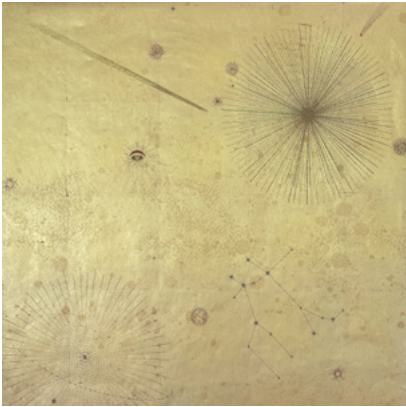

Calico

SUPERNOVA

Tear Sheet

Supernova is a journey through space and time

ASTRAL

COSMIC

INFINITY

PASSAGE

PEARL

PORTAL

STARGAZE

SUPERNAL

Supernova Pearl

Suitable for residential and some commercial projects

COLOR

Pearl

ITEM

7305

CONTENT

Dutch Metal Leaf

PANEL WIDTH

34" / 864 mm trimmed

PANEL HEIGHT

132" / 3353 mm standard
192" / 4877 mm extended

REPEAT

Non-repeating

STOCK

Made to order

LEAD TIME

4 weeks to print

MINIMUM

1 panel